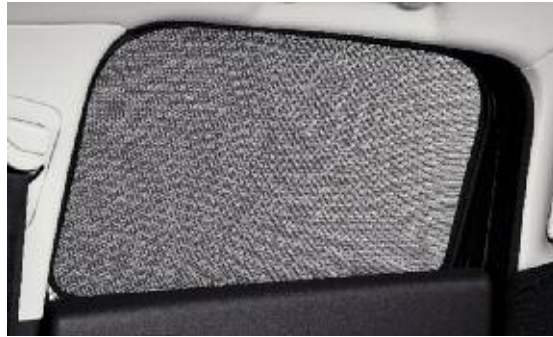

Side window sun blinds

Set of two retractable rear side window sunblinds that reduce glare and help to keep the interior cool.